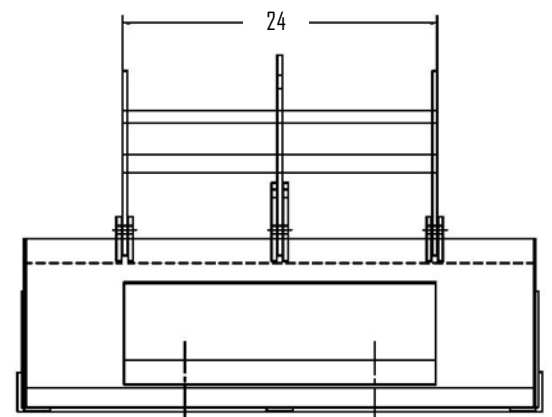

410 200 Bucket with hydraulic grappler attachment

Use the industry's lightest mini-loader to full capacity with its new bucket with hydraulic grappler.

It will allow you better handling of waste, debris or materials on the roof.

WEIGHT : 185 LBS

Made in Canada

WWW.GRIZZLYEQUIP.COM
TEL ; (514) 325-1260 / 1-888-325-9953

The manufacturer reserves the right to change specifications and designs without notice.