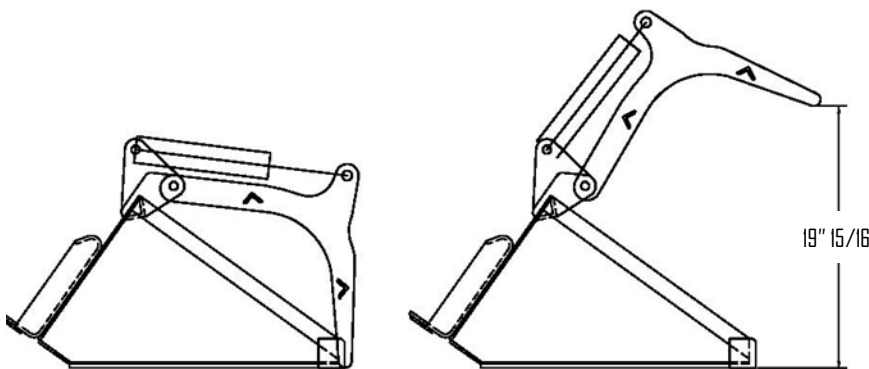

410 200 Bucket with hydraulic grappler attachment

Use the industry's lightest mini-loader to full capacity with its new bucket with hydraulic grappler.

It will allow you better handling of waste, debris or materials on the roof.

WEIGHT : 185 LBS

Made in Canada

WWW.GRIZZLYEQUIP.COM
TEL ; (514) 325-1260 / 1-888-325-9953

The manufacturer reserves the right to change specifications and designs without notice.