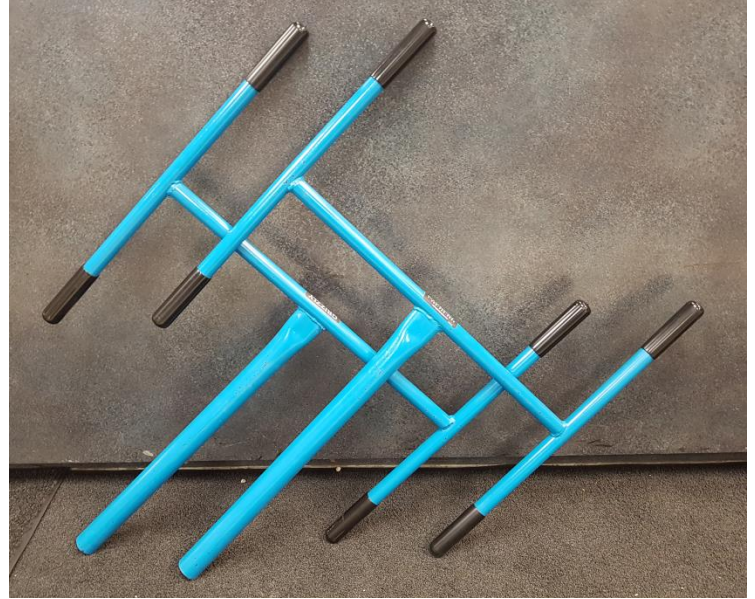

### 814 000 UNIVERSAL ROLL CARRIERS

- Handle rolls of any width.
- Safely handles heavy rolls
- Two to eight person carrying capability
- Eliminates bending to pick up heavy rolls.
- Reduces body strain when lifting, carrying and applying
- Lightweight (11 lbs each)
- Sold by pair