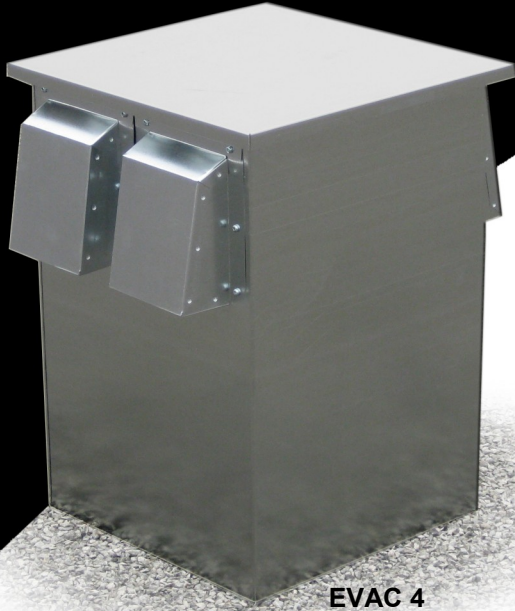

EVAC

Supreme

**INSULATED EXHAUST VENT
FOR FLAT AND PITCHED ROOF**

**EVAC SUPREME
FOR FLAT ROOF**

**EVAC SUPREME
P-SERIES
FOR PITCHED ROOF**

**PATENT
PENDING**

**BETTER PRODUCTS COMES
FROM CONSCIOUS DESIGN**

ALCOR

EVAC

Supreme

EVAC Supreme is the solution to heat and humidity evacuation from ventilation devices, such as bathroom fans, clothes dryer exhausts and kitchen range hoods, by allowing warm air to escape away from the building structure directly through the roof.

WITH THE **EVAC** Supreme :

The hot air exits through the trap that is elevated from the roof surface, reducing the risk of ice dams during winter, therefore reducing the risk of water infiltration.

The EVAC Supreme solves the problem of warm air entering the attic, as encountered with wall exhaust vents.

From left to right: EVAC P1, P4, P2, P1-6
Come visit our showroom !

EVAC Supreme

- Removable top allows easy maintenance
- Elevated hot air exit preventing ice dams
- P-series: Adaptable to angles of common roof pitches: 2/12 to 16/12
- Insulated unit
- Installation is simple and hassle-free (all materials needed are included)