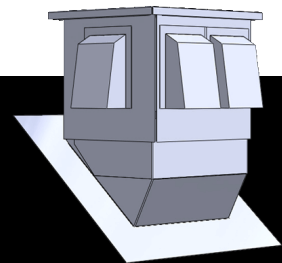

From left to right: EVAC P1, P4, P2, P1-6
Come visit our showroom !

EVAC Supreme

- Removable top allows easy maintenance
- Elevated hot air exit preventing ice dams
- P-series: Adaptable to angles of common roof pitches: 2/12 to 16/12
- Insulated unit
- Installation is simple and hassle-free (all materials needed are included)

EVAC SUPREME FOR FLAT ROOF

EVAC SUPREME P-SERIES FOR PITCHED ROOF

EVAC SUPREME MODELS

PRODUCT DESCRIPTION

EVAC 1	1 outlet of 4 in.
EVAC 2	2 outlets of 4 in.
EVAC 4	4 outlets of 4 in.
EVAC 1-6	1 outlet of 6 in.
EVAC 2-6	2 outlets of 6 in.