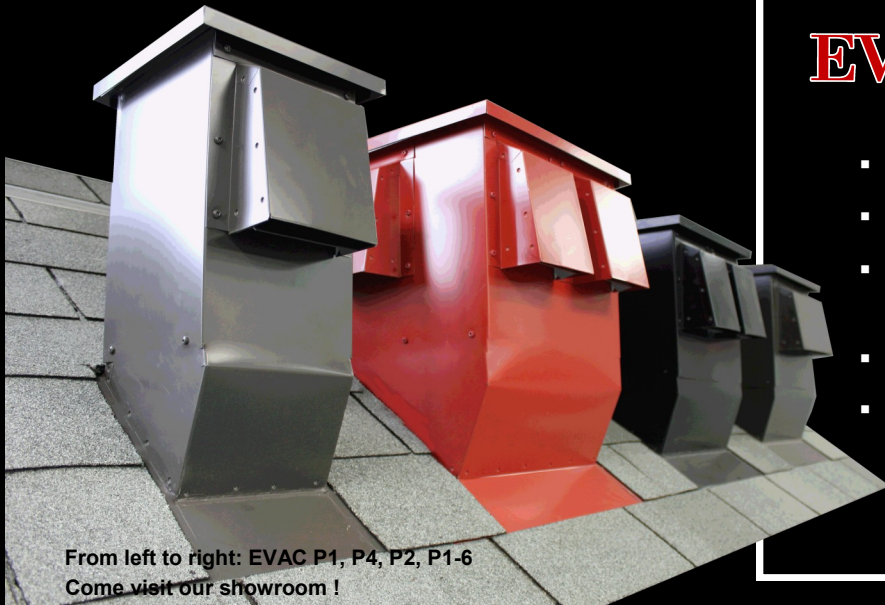

ALCOR

EVAC

Supreme

EVAC Supreme is the solution to heat and humidity evacuation from ventilation devices, such as bathroom fans, clothes dryer exhausts and kitchen range hoods, by allowing warm air to escape away from the building structure directly through the roof.

Maintenance may be a lot of work. EVAC Supreme's **removable cover** facilitates access and thereby, allows routine maintenance, especially removal of lint and helps reduce the risk of fire with proper maintenance.

WITH THE **EVAC** Supreme :

The hot air exits through the trap that is elevated from the roof surface, reducing the risk of ice dams during winter, therefore reducing the risk of water infiltration.

The EVAC Supreme solves the problem of warm air entering the attic, as encountered with wall exhaust vents.

From left to right: EVAC P1, P4, P2, P1-6
Come visit our showroom !

EVAC Supreme

- Removable top allows easy maintenance
- Elevated hot air exit preventing ice dams
- P-series: Adaptable to angles of common roof pitches: 2/12 to 16/12
- Insulated unit
- Installation is simple and hassle-free (all materials needed are included)