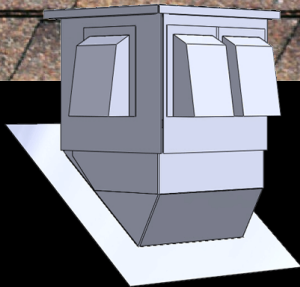

EVAC

Supreme

**INSULATED EXHAUST VENT
FOR FLAT AND PITCHED ROOF**

**EVAC SUPREME
FOR FLAT ROOF**

**EVAC SUPREME
P-SERIES
FOR PITCHED ROOF**

**PATENT
PENDING**

**BETTER PRODUCTS COMES
FROM CONSCIOUS DESIGN**

WITH THE **EVAC** Supreme :

The hot air exits through the trap that is elevated from the roof surface, reducing the risk of ice dams during winter, therefore reducing the risk of water infiltration.

The EVAC Supreme solves the problem of warm air entering the attic, as encountered with wall exhaust vents.

From left to right: EVAC P1, P4, P2, P1-6
Come visit our showroom !

EVAC Supreme

- Removable top allows easy maintenance
- Elevated hot air exit preventing ice dams
- P-series: Adaptable to angles of common roof pitches: 2/12 to 16/12
- Insulated unit
- Installation is simple and hassle-free (all materials needed are included)