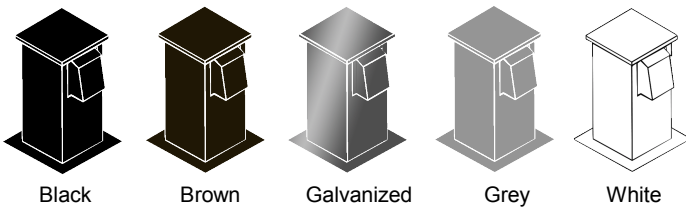

AVAILABLE COLOURS:

Black

Brown

Galvanized

Grey

White