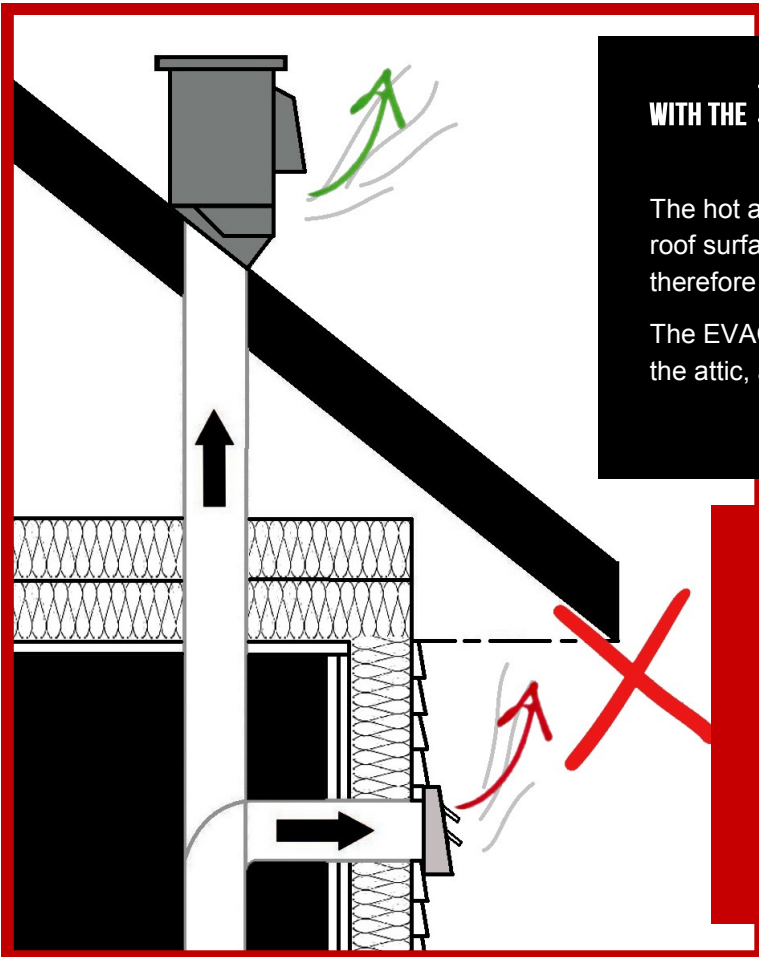

ALCOR

EVAC

Supreme

EVAC Supreme is the solution to heat and humidity evacuation from ventilation devices, such as bathroom fans, clothes dryer exhausts and kitchen range hoods, by allowing warm air to escape away from the building structure directly through the roof.

Maintenance may be a lot of work. EVAC Supreme's **removable cover** facilitates access and thereby, allows routine maintenance, especially removal of lint and helps reduce the risk of fire with proper maintenance.

WITH THE **EVAC** Supreme :

The hot air exits through the trap that is elevated from the roof surface, reducing the risk of ice dams during winter, therefore reducing the risk of water infiltration.

The EVAC Supreme solves the problem of warm air entering the attic, as encountered with wall exhaust vents.

From left to right: EVAC P1, P4, P2, P1-6
Come visit our showroom !

EVAC Supreme

- Removable top allows easy maintenance
- Elevated hot air exit preventing ice dams
- P-series: Adaptable to angles of common roof pitches: 2/12 to 16/12
- Insulated unit
- Installation is simple and hassle-free (all materials needed are included)