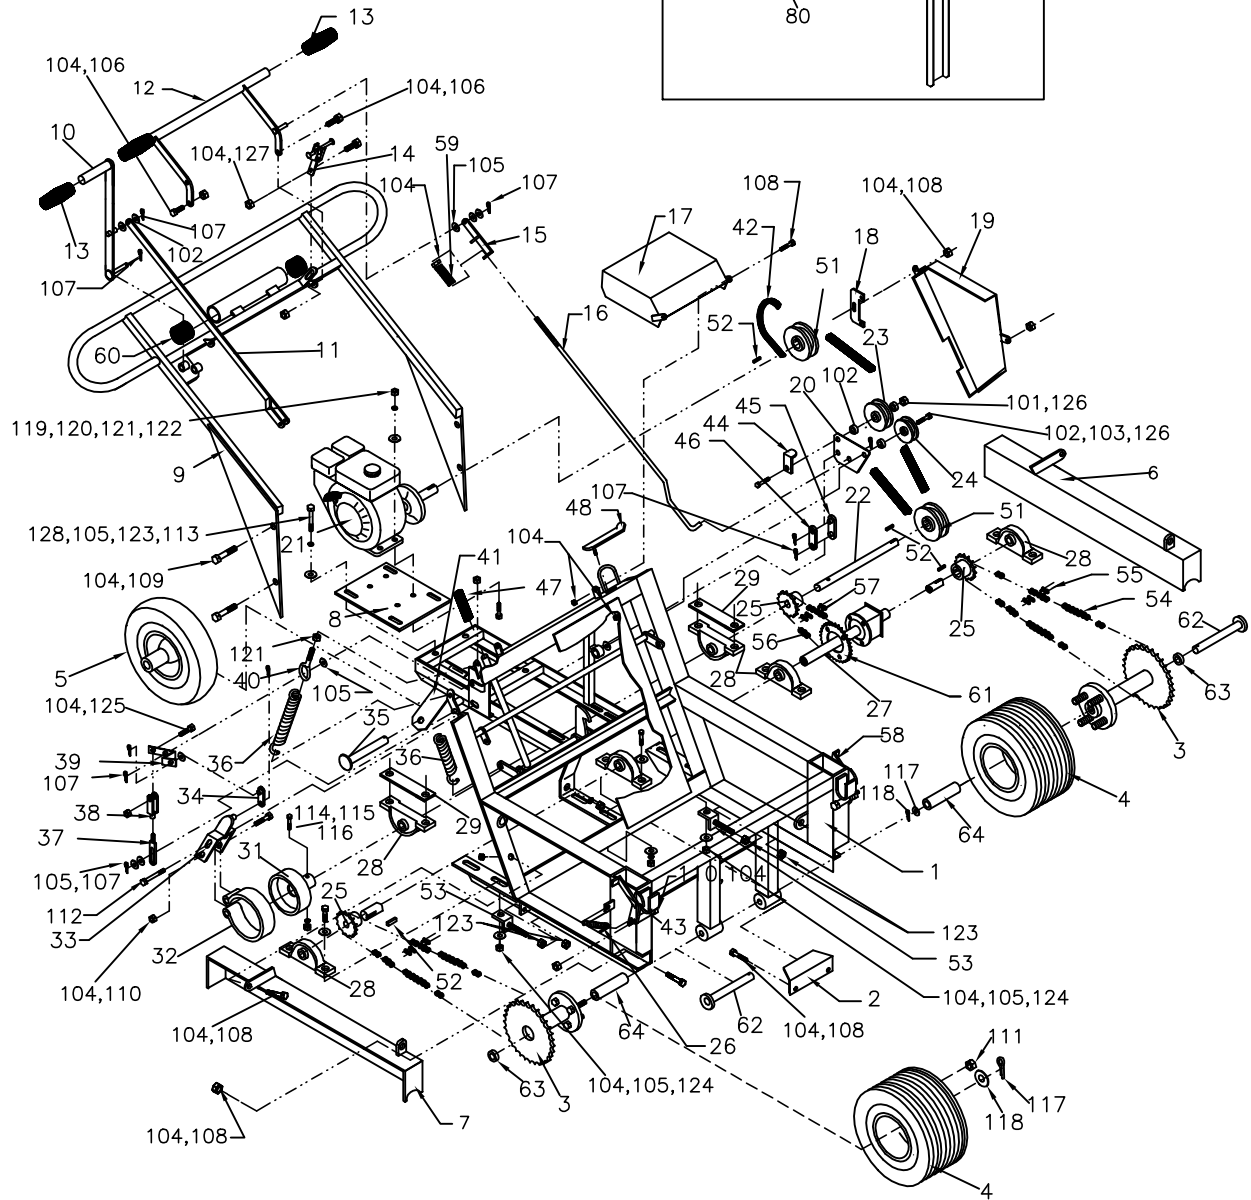

OPTION

MADE UNTIL AUGUST 1999

DATE:	09.15.1998	WORKHORSE WHEELS UNDER
REV.:	06.01.2012	
EQUIPMENT GRIZZLY EQUIPMENT		333000

ITEM	NO.	QTY.	DESCRIPTION	ITEM	NO.	QTY.	DESCRIPTION
1	333001	1	FRAME	51	921044	2	PULLEY
2	330002	1	PLATE	52	921302	5	KEY
3	333003	2	HUB ASSY.	53	330053	2	CHAIN AJUST. SCREW
4	935013	2	WHEEL, FRONT	54	333054	2	CHAIN,LARGE
5	935011	1	WHEEL, REAR	55	934034	3	MASTER LINK
6	333006	1	CHAINE GUARD, RIGHT	56	330056	1	CHAIN, SMALL
7	333007	1	CHAINE GUARD, LEFT	57	934035	1	LINK, OFFSET
8	330008	1	ENGINE BASE	58	330058	1	HOOK, LEFT
9	330009	1	HANDLEBAR	59	937003	1	SPRING
10	330010	1	LEVER, DOOR	60	940009	2	PLASTIC CAP
11	330011	1	CONTROL LINK	61	330061	1	SPROCKET
12	330012	1	CLUTCH HANDLE	62	333002	2	WHEEL SHAFT
13	940005	3	HANDLE GRIP	63	333004	2	SPACER
14	330014	1	NEUTRAL SWITCH	64	333005	2	SPACER
15	330015	1	CLUTCH LINKAGE	101	910262	1	BOLT, HEX
16	330016	1	CLUTCH ROD	102	912005	3	WASHER
17	330017	1	ENGINE COVER	103	910257	1	BOLT, HEX
18	330018	1	BELT GUARD BRACKET	104	913507	36	LOCK-NUT
19	330019	1	BELT GUARD	105	912003	40	WASHER
20	330020	1	IDLER BRACKET	106	910153	2	BOLT, HEX
21	950161	1	ENGINE	107	914603	9	COTTER PIN
22	330022	1	SHAFT	108	910152	9	BOLT, HEX
23	921401	1	IDLER PULLEY	109	910156	4	BOLT, HEX
24	921403	1	IDLER PULLEY	110	910109	1	BOLT, HEX
25	936110	3	SPROCKET	111	915301	8	NUT, HEX.
26	937007	2	SPRING	112	910162	1	BOLT, HEX
27	333027	1	DIFFERENTIAL	113	910158	4	BOLT, HEX
28	923180	6	PILLOW BLOCK BEARING	114	913003	1	NUT, HEX.
29	330029	2	BEARING PLATE	115	912501	1	LOCK-WASHER
31	330031	1	BRAKE DRUM	116	910055	1	BOLT, HEX
32	330032	1	BRAKE BAND	117	914654	2	COTTER PIN
33	330033	1	FORK, BRAKE BAND	118	912013	2	WASHER
34	330034	1	BRAKE LINKAGE	119	910107	4	BOLT, HEX
35	900010	1	WHEEL AXLE	120	912002	4	WASHER
36	937011	2	SPRING	121	913005	6	NUT, HEX.
37	330037	1	BRAKE AJUST SCREW	122	912502	4	LOCK-WASHER
38	915008	1	BRAKE YOKE	123	913007	6	NUT, HEX.
39	330039	1	LINKAGE	124	910155	10	BOLT, HEX
40	915204	1	EYE BOLT	125	910154	1	BOLT, HEX
41	900005	1	SWIVEL FORK	126	913511	2	LOCK-NUT
42	920219	1	BELT	127	911151	1	CARRIAGE BOLT
43	330043	1	HOOK,RIGHT	128	912503	4	LOCK-WASHER
44	330044	1	BELT GUIDE	129	910152	6	BOLT,HEX.
45	330045	1	LINKAGE ,MALE	OPTION FOR HOT TANK			
46	330046	1	LINKAGE ,FEMALE	ITEM	NO.	QTY.	DESCRIPTION
47	940001	1	HANDLE GRIP	80	330100	2	CHANNEL IRON
48	330048	2	LOCK	81	144101	2	TANK ROD